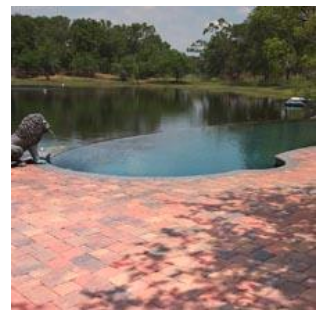

Seville Coping