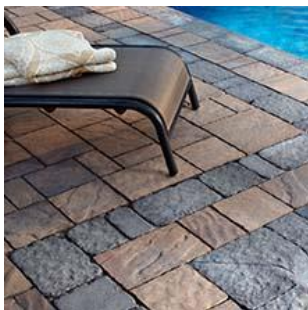

BELGARD®

Finishing Touches

In any design it's the little details that are the most important. The ones that show the thought and sophistication put into an idea. This is no less important in planning your outdoor landscaping and thankfully, Belgard offers curb units & hardscape edging that will compliment your driveway, patio, walking paths and more. Browse our hardscape edging, sealers & cleaners section to learn how we can help you put the finishing touches on your hardscape project.

Aquastyl

Bullnose Coping

Fountain Head Coping

Seville Coping

Solar Paver Lighting