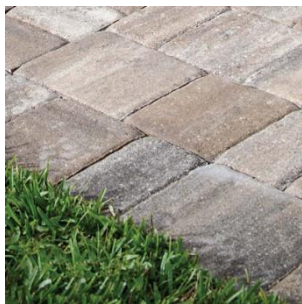

## Pavers

Whether you're looking to add some old world charm to your patio, or contemporary flare to your walkway, Belgard offers a variety of concrete pavers, including pavers with the look and feel of brick and stone. We can help you create an eye-catching walkway, patio or driveway. Our pavers come in a number of styles, shapes and tones to help you add the right personality and charm to transform your outdoor living spaces. And, in addition to style, Belgard brick pavers are design to be strong, durable and environmentally friendly, ensuring your driveway or patio will stand the test of time.

# BELGARD®

Holland-Stone

Laffit Rustic Slab

Mega-Arbel

Mega-Bergerac

Mega-Cambridge

Mega-Laffit

Moduline Serie Plank Paver

Oceanside

Old World Paver

Old York

Quarry Stone

Turfstone

Urbana Stone